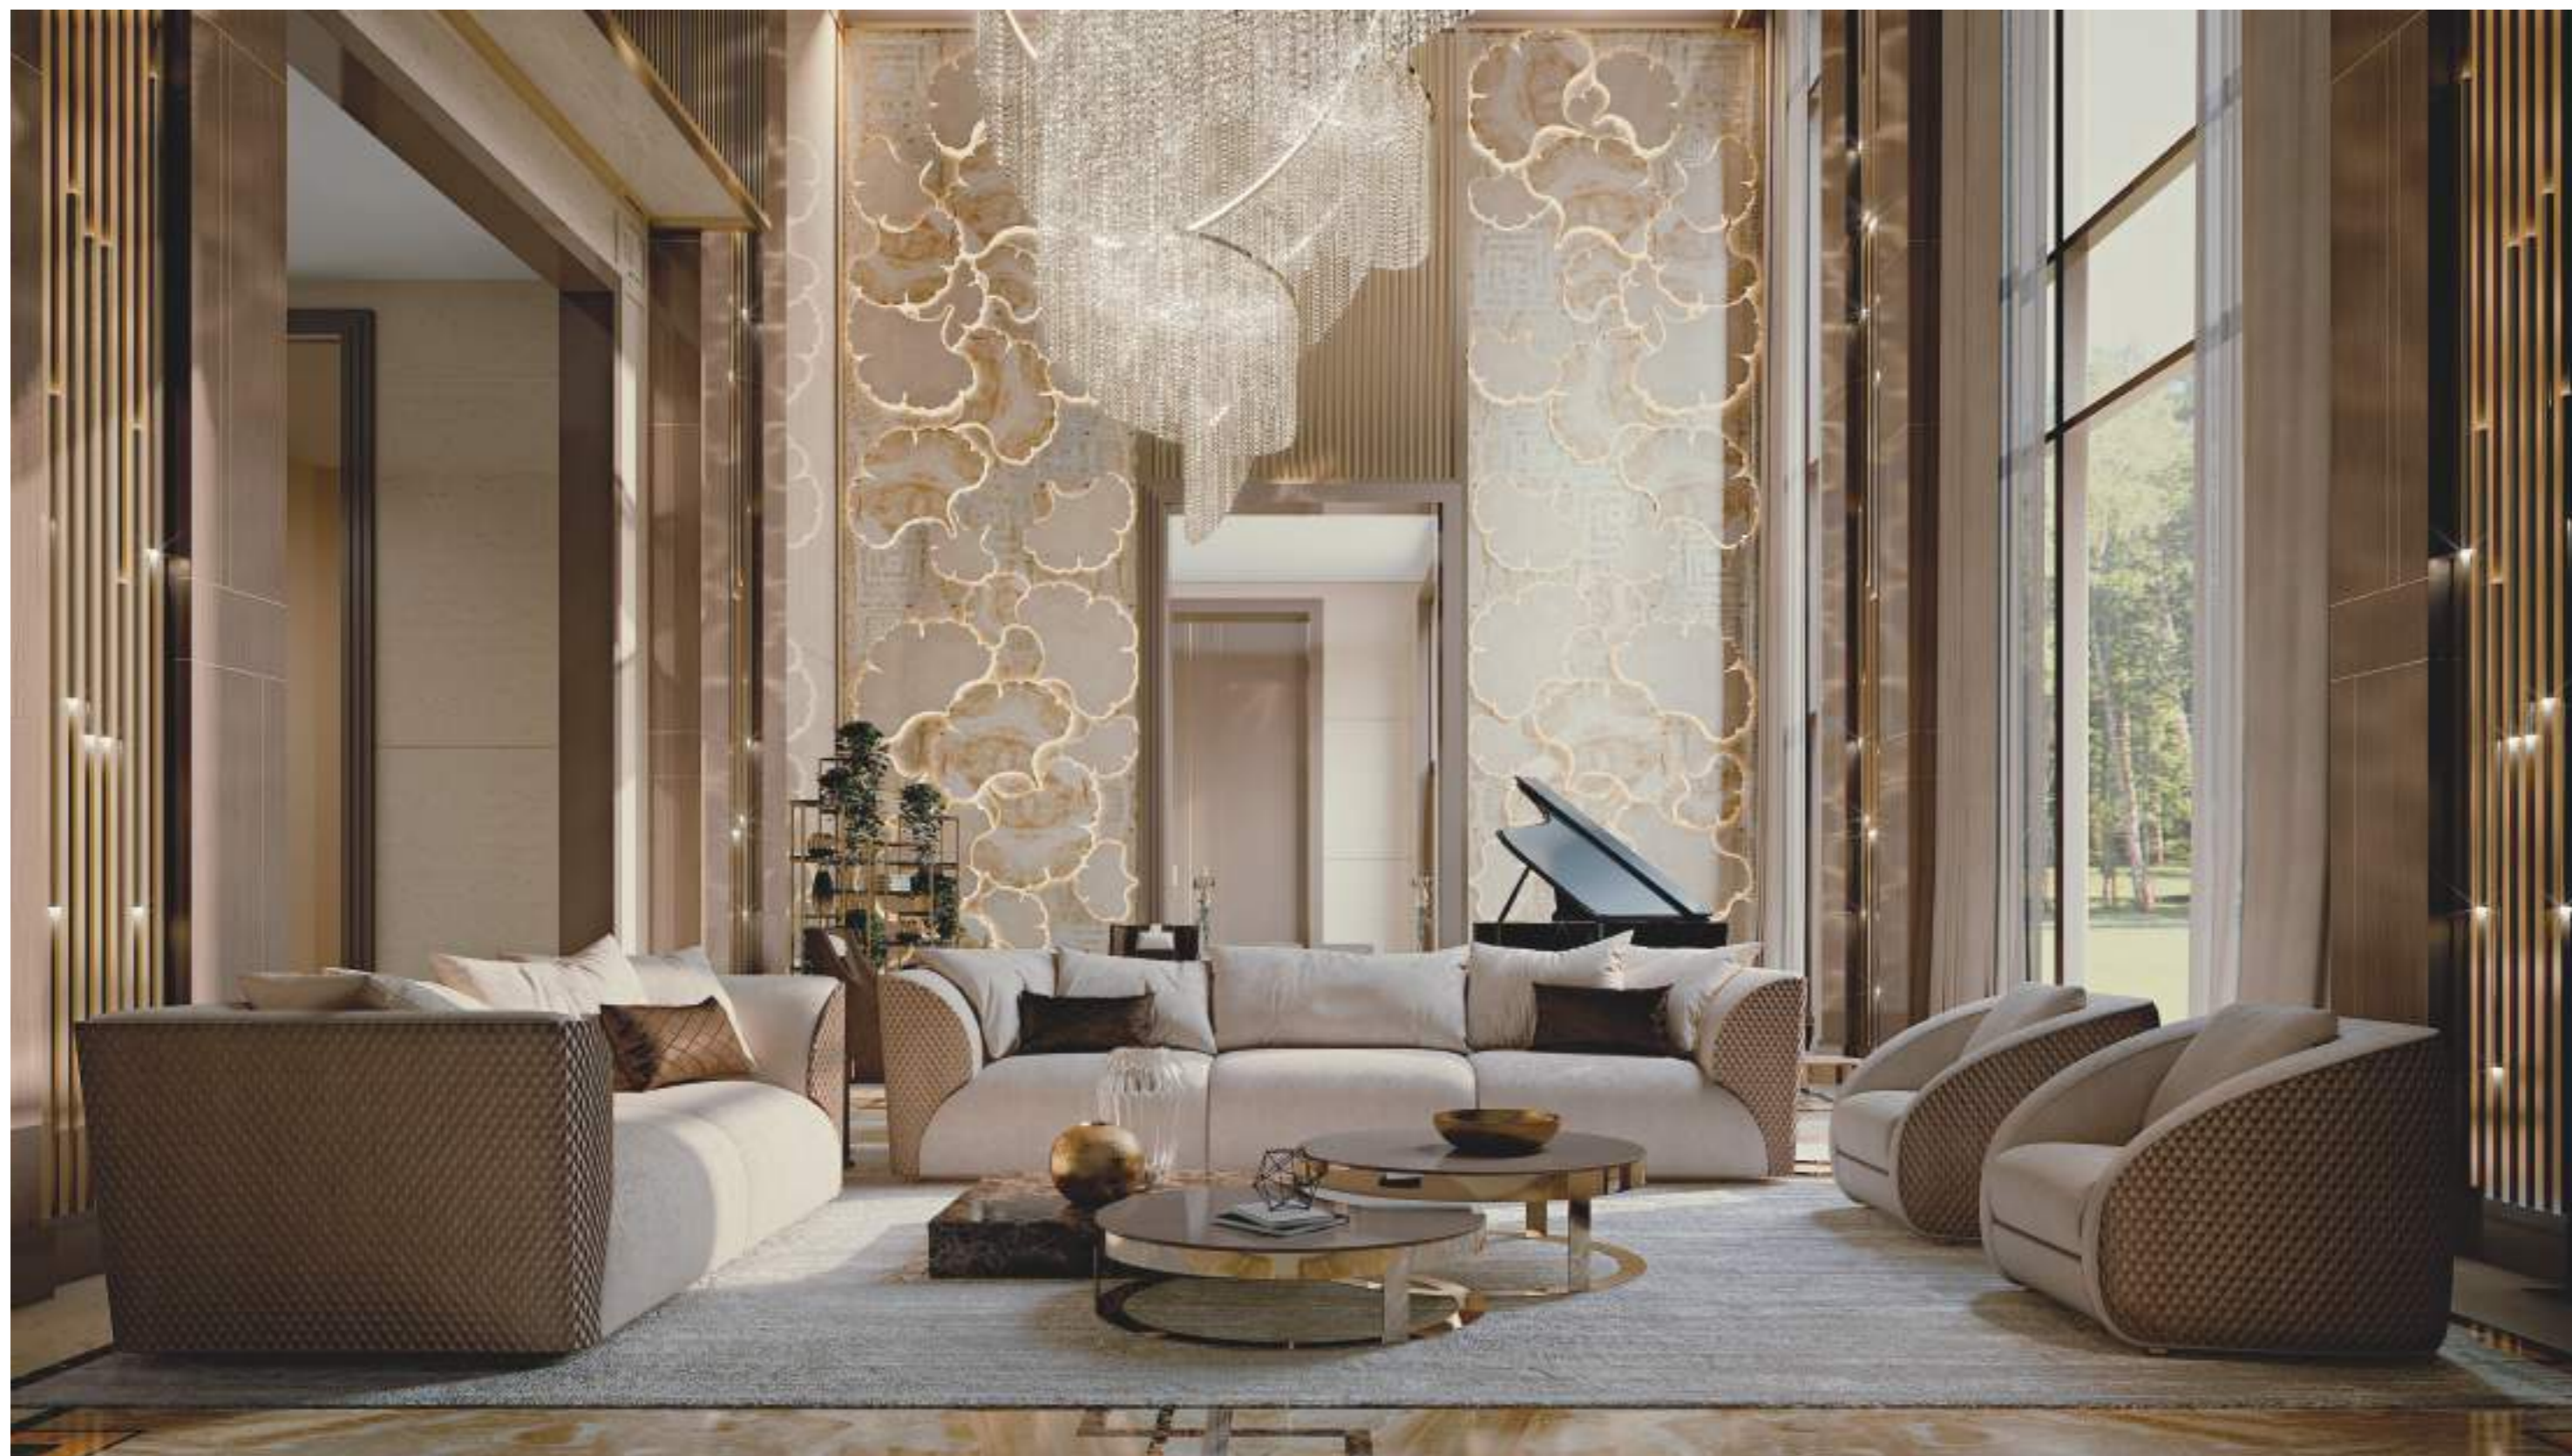

Pianca Contract

Residential

Project in progress  
Studio Stay,  
Pianca Contract

# Private Villa

Location  
Beijing, China

Situata a Beijing, la villa interpreta il lusso contemporaneo con equilibrio tra materia e luce. Ampi volumi, altezze scenografiche e finiture su misura danno forma a interni raffinati e accoglienti, in cui design e comfort dialogano in perfetta armonia.

<sup>EN</sup> Located in Beijing, the villa embodies contemporary luxury through a balanced interplay of material and light. Generous volumes, scenic heights, and bespoke finishes shape refined and welcoming interiors, where design and comfort coexist in perfect harmony.